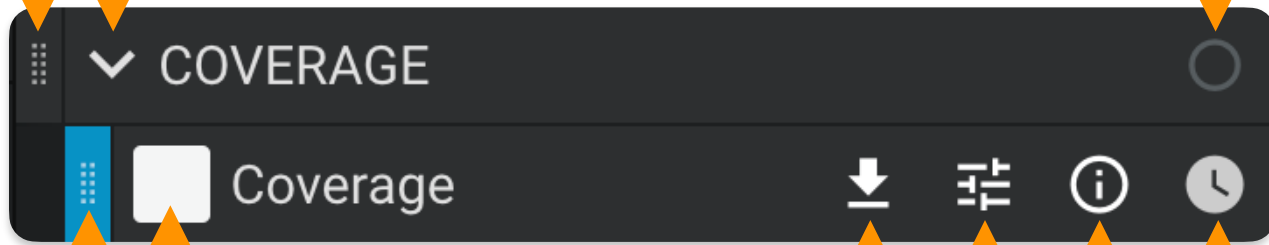

Reorder Section (click and slide)

Expand/Contract Section

Section On/Off Toggle

On/Off Toggle
Reorder Layer

Download
(vector only)

Settings

Layer Info

Time-Enabled Indicator